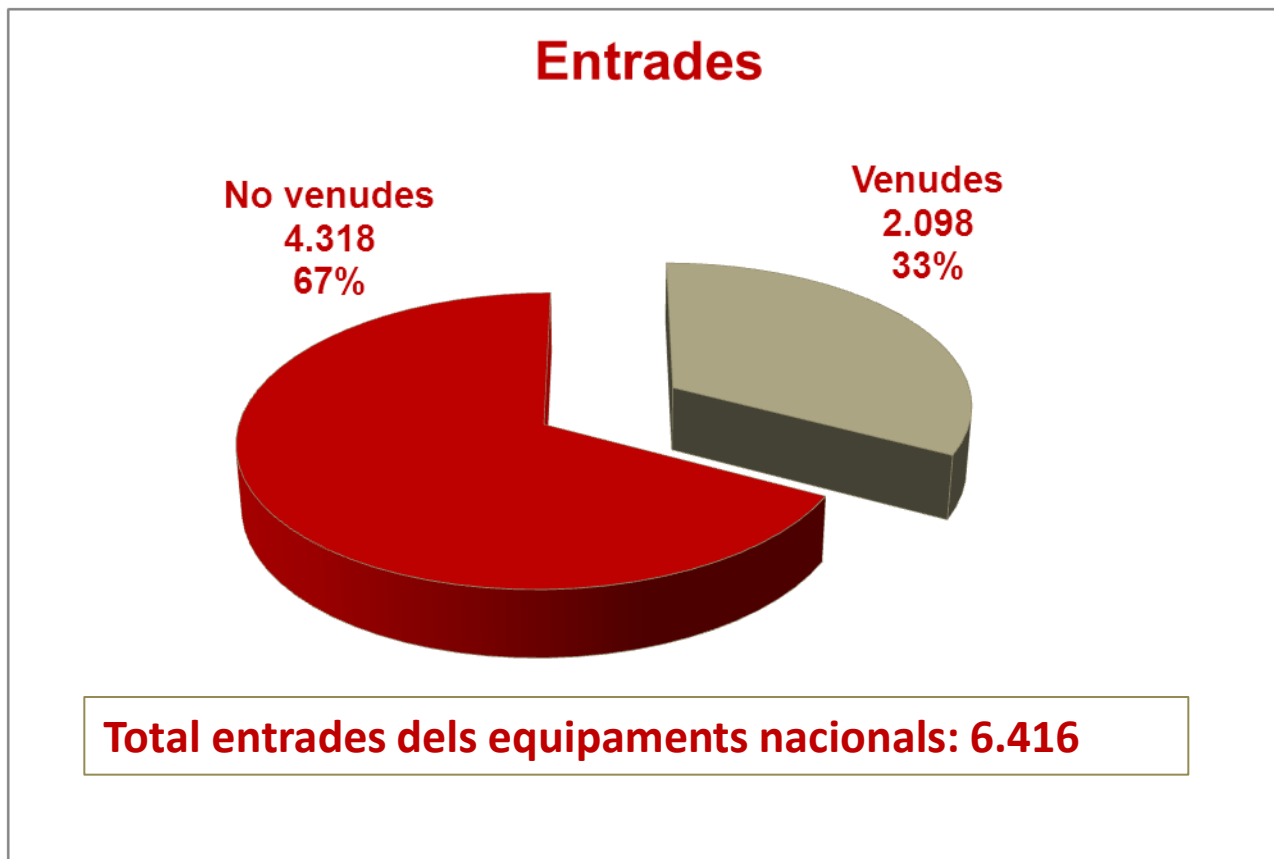

Escena 25 2015

Dades globals de les entrades dels equipaments nacionals